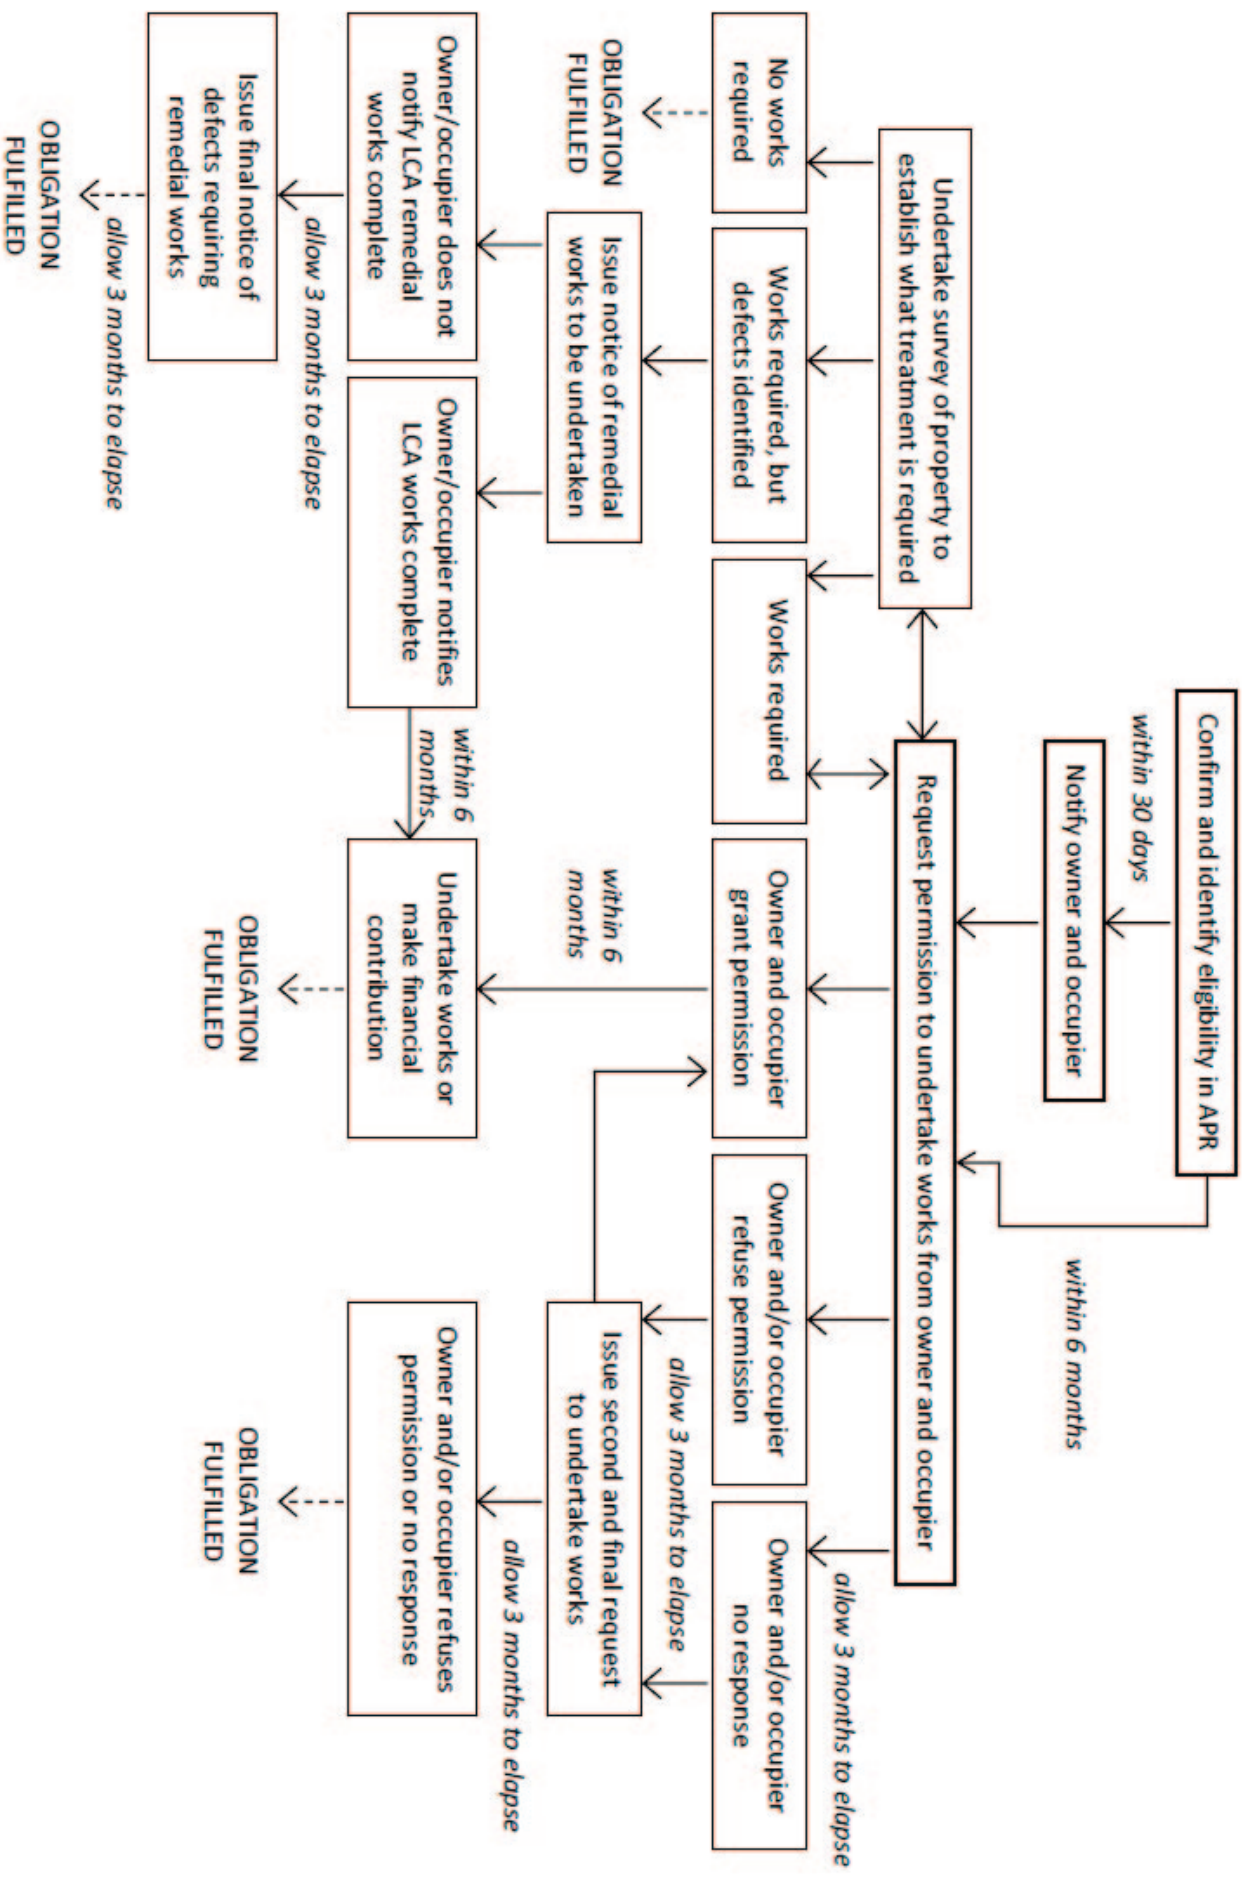

Ninth Schedule, Parts 5&6 First Tier Works Procedure

Building Name	No.	Sub Building Name	Thoroughfare	PostCode	Building Name	No.	Sub Building Name	Thoroughfare	PostCode
	20		Albert Wak	E16 2NL	101	Flat 421	Blackwall Way	E14 9QX	
	42		Appleby Road	E16 1LQ	101	Flat 422	Blackwall Way	E14 9QX	
	44		Appleby Road	E16 1LQ	101	Flat 517	Blackwall Way	E14 9QX	
	46		Appleby Road	E16 1LQ	101	Flat 518	Blackwall Way	E14 9QX	
	48		Appleby Road	E16 1LQ	101	Flat 519	Blackwall Way	E14 9QX	
	50		Appleby Road	E16 1LQ	101	Flat 520	Blackwall Way	E14 9QX	
	52		Appleby Road	E16 1LQ	101	Flat 521	Blackwall Way	E14 9QX	
	54		Appleby Road	E16 1LQ	101	Flat 522	Blackwall Way	E14 9QX	
	56		Appleby Road	E16 1LQ	101	Flat 617	Blackwall Way	E14 9QX	
	58		Appleby Road	E16 1LQ	101	Flat 618	Blackwall Way	E14 9QX	
	60		Appleby Road	E16 1LQ	101	Flat 619	Blackwall Way	E14 9QX	
	62		Appleby Road	E16 1LQ	101	Flat 620	Blackwall Way	E14 9QX	
	64		Appleby Road	E16 1LQ	101	Flat 621	Blackwall Way	E14 9QX	
	33		Barge House Road	E16 2NX	101	Flat 622	Blackwall Way	E14 9QX	
	35		Barge House Road	E16 2NX	101	Flat 717	Blackwall Way	E14 9QX	
	37		Barge House Road	E16 2NX	101	Flat 718	Blackwall Way	E14 9QX	
	29		Basing Close	E6 5PJ	101	Flat 719	Blackwall Way	E14 9QX	
	30		Basing Close	E6 5PJ	101	Flat 720	Blackwall Way	E14 9QX	
	31		Basing Close	E6 5PJ	101	Flat 721	Blackwall Way	E14 9QX	
	54		Berwick Road	E16 3DS	101	Flat 722	Blackwall Way	E14 9QX	
	56		Berwick Road	E16 3DS	101	Flat 9	Blackwall Way	E14 9QX	
	58		Berwick Road	E16 3DS	103	Flat 123	Blackwall Way	E14 9RF	
	60		Berwick Road	E16 3DS	103	Flat 124	Blackwall Way	E14 9RF	
	62		Berwick Road	E16 3DS	103	Flat 125	Blackwall Way	E14 9RF	
	64		Berwick Road	E16 3DS	103	Flat 126	Blackwall Way	E14 9RF	
	66		Berwick Road	E16 3DS	103	Flat 127	Blackwall Way	E14 9RF	
	68		Berwick Road	E16 3DS	103	Flat 128	Blackwall Way	E14 9RF	
	101	Flat 10	Blackwall Way	E14 9QX	103	Flat 15	Blackwall Way	E14 9RF	
	101	Flat 11	Blackwall Way	E14 9QX	103	Flat 16	Blackwall Way	E14 9RF	
	101	Flat 117	Blackwall Way	E14 9QX	103	Flat 17	Blackwall Way	E14 9RF	
	101	Flat 118	Blackwall Way	E14 9QX	103	Flat 18	Blackwall Way	E14 9RF	
	101	Flat 119	Blackwall Way	E14 9QX	103	Flat 223	Blackwall Way	E14 9RF	
	101	Flat 12	Blackwall Way	E14 9QX	103	Flat 224	Blackwall Way	E14 9RF	
	101	Flat 120	Blackwall Way	E14 9QX	103	Flat 225	Blackwall Way	E14 9RF	
	101	Flat 121	Blackwall Way	E14 9QX	103	Flat 226	Blackwall Way	E14 9RF	
	101	Flat 122	Blackwall Way	E14 9QX	103	Flat 227	Blackwall Way	E14 9RF	
	101	Flat 13	Blackwall Way	E14 9QX	103	Flat 228	Blackwall Way	E14 9RF	
	101	Flat 14	Blackwall Way	E14 9QX	103	Flat 323	Blackwall Way	E14 9RF	
	101	Flat 217	Blackwall Way	E14 9QX	103	Flat 324	Blackwall Way	E14 9RF	
	101	Flat 218	Blackwall Way	E14 9QX	103	Flat 325	Blackwall Way	E14 9RF	
	101	Flat 219	Blackwall Way	E14 9QX	103	Flat 326	Blackwall Way	E14 9RF	
	101	Flat 220	Blackwall Way	E14 9QX	103	Flat 327	Blackwall Way	E14 9RF	
	101	Flat 221	Blackwall Way	E14 9QX	103	Flat 328	Blackwall Way	E14 9RF	
	101	Flat 222	Blackwall Way	E14 9QX	103	Flat 423	Blackwall Way	E14 9RF	
	101	Flat 317	Blackwall Way	E14 9QX	103	Flat 424	Blackwall Way	E14 9RF	
	101	Flat 318	Blackwall Way	E14 9QX	103	Flat 425	Blackwall Way	E14 9RF	
	101	Flat 319	Blackwall Way	E14 9QX	103	Flat 426	Blackwall Way	E14 9RF	
	101	Flat 320	Blackwall Way	E14 9QX	103	Flat 427	Blackwall Way	E14 9RF	
	101	Flat 321	Blackwall Way	E14 9QX	103	Flat 428	Blackwall Way	E14 9RF	
	101	Flat 322	Blackwall Way	E14 9QX	103	Flat 523	Blackwall Way	E14 9RF	
	101	Flat 417	Blackwall Way	E14 9QX	103	Flat 524	Blackwall Way	E14 9RF	
	101	Flat 418	Blackwall Way	E14 9QX	103	Flat 525	Blackwall Way	E14 9RF	
	101	Flat 419	Blackwall Way	E14 9QX	103	Flat 526	Blackwall Way	E14 9RF	
	101	Flat 420	Blackwall Way	E14 9QX	103	Flat 527	Blackwall Way	E14 9RF